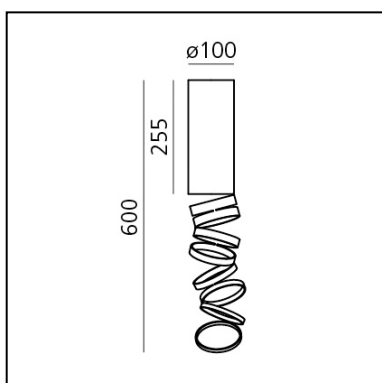

Decomposé Light Ceiling - Orange

Atelier Oi

LUMINAIRE

- Watt: **6W**
- Delivered lumens output: **210lm**
- Efficiency: **60%**
- Efficacy: **52.40lm/W**

DESCRIPTION

"The projected light is broken down on each ring, light rays come to life in a scenic dance, made of shadows circulating around the central heart." Atelier Oi

DIMENSIONS

- Height: **cm 25.5**
- Base Diameter: **cm 10**
- Max Height from ceiling: **cm 60**

NOT INCLUDED SOURCES

- Category: **FLUO**
- Number: **1**
- Watt: **8W**
- Socket: **E27**
- Class: **A**

ALTERNATIVE SOURCES

- Category: **LED RETROFIT**
- Number: **1**
- Watt: **6W**
- Socket: **E27**